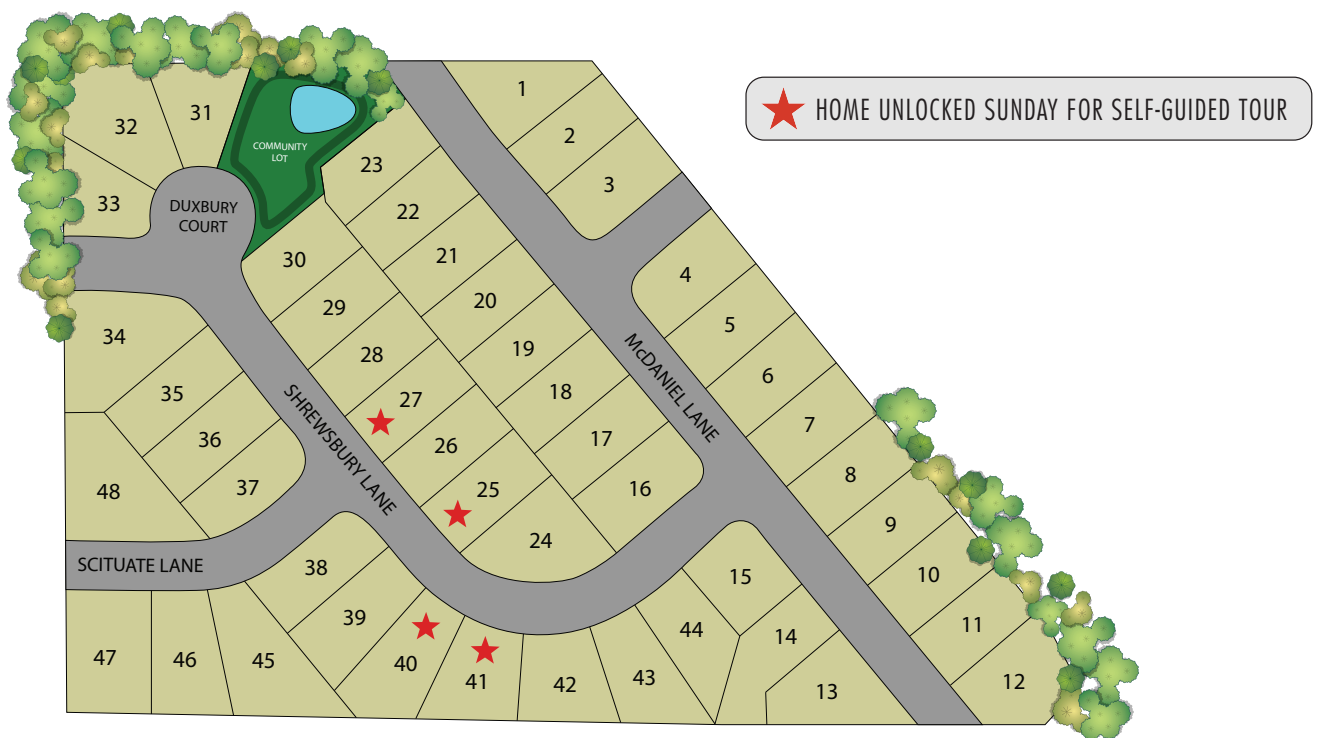

We thank you for your understanding and continued trust and support and look forward to seeing you soon!!

**WELCOME CENTER HOURS**  
Monday - Saturday, 11am - 6pm

**TRUST HOMES**  
www.TRUSTNEWHOMES.com